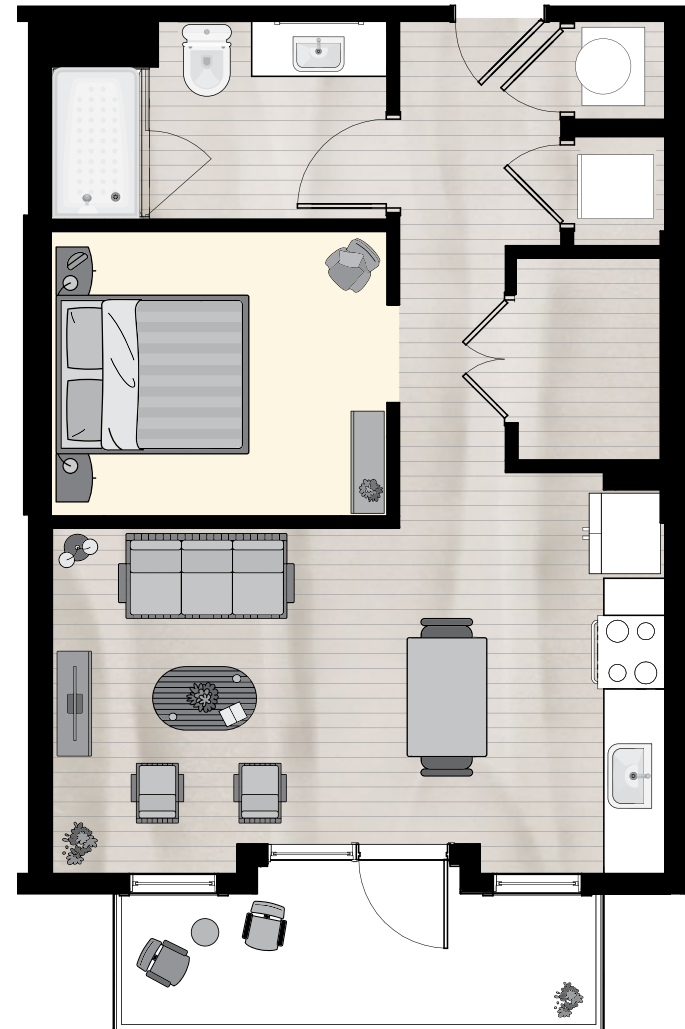

THE CURRENTS

AT RIVERFRONT PLACE

S3

Studio / 1 Bath

The Currents will offer:

- o Resident Club Room with Billiards, Shuffle Board, Large Entertainment TV Wall, Poker Table & Entertainment Area
- o Private Offices Dedicated Exclusively for Resident Use, Plus Flex Work Spaces & A Fully Wired Conference Room
- o Dedicated Mail Room & Access Controlled Parcel Storage Room, Including Cold Storage for Food Delivery
- o 24/7 Fitness Center
- o Covered Gated Parking
- o Yoga/Pilates Studio
- o Pet Spa with Washing and Drying Stations
- o Bike Shop with Repair Station & Storage
- o Stunning Landscaped Courtyard Including:
  - Swimming Pool
  - Putting Green
  - Saber® Grilling Bar
  - Outdoor Fire Places
  - 2 Covered Courtyard Rrellises
  - Outdoor Courtyard Event Lawn

CURRENTS-RIVERFRONTPLACE.COM

The information in this communication, is accurate to the best of our knowledge at this time. Please understand, due to high demand, pricing and availability of units is subject to change without notice. Additionally, Owner and Property Manager reserves the right to change prices, features and finishes without notice. All square footages, room dimensions and views are approximate. Illustrations may not be to scale and are artistic representations of present intention and not future fact. Neither Leasing Agents, W.C. Bradley Real Estate, LLC or Owner are responsible for errors or omissions and reference should be made to fully executed lease agreement for lease terms and conditions.

WC | BRADLEY
REAL ESTATE, LLC