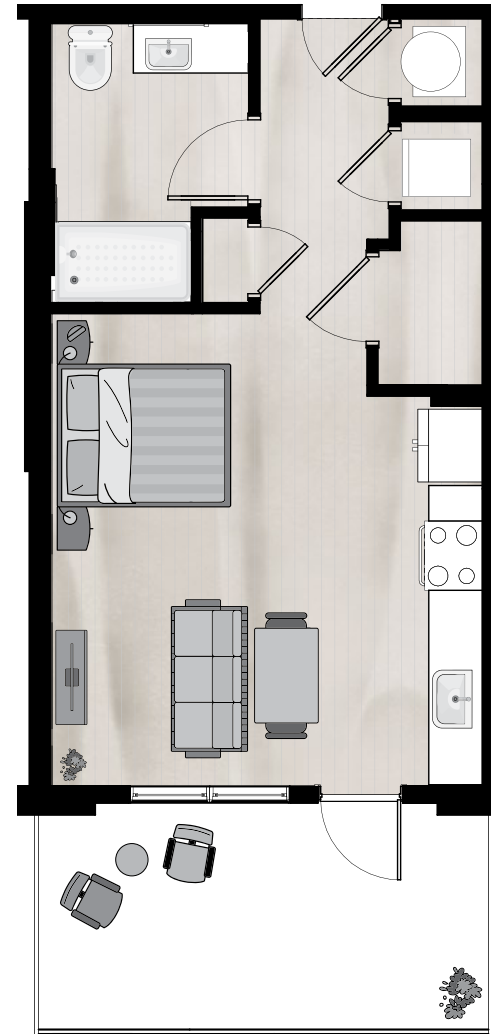

THE CURRENTS

AT RIVERFRONT PLACE

S2

Studio / 1 Bath

The Currents will offer:

- o Resident Club Room with Billiards, Shuffle Board, Large Entertainment TV Wall, Poker Table & Entertainment Area
- o Private Offices Dedicated Exclusively for Resident Use, Plus Flex Work Spaces & A Fully Wired Conference Room
- o Dedicated Mail Room & Access Controlled Parcel Storage Room, Including Cold Storage for Food Delivery
- o 24/7 Fitness Center
- o Covered Gated Parking
- o Yoga/Pilates Studio
- o Pet Spa with Washing and Drying Stations
- o Bike Shop with Repair Station & Storage
- o Stunning Landscaped Courtyard Including:
  - Swimming Pool
  - Putting Green
  - Saber® Grilling Bar
  - Outdoor Fire Places
  - 2 Covered Courtyard Rrellises
  - Outdoor Courtyard Event Lawn

CURRENTS-RIVERFRONTPLACE.COM

The information in this communication, is accurate to the best of our knowledge at this time. Please understand, due to high demand, pricing and availability of units is subject to change without notice. Additionally, Owner and Property Manager reserves the right to change prices, features and finishes without notice. All square footages, room dimensions and views are approximate. Illustrations may not be to scale and are artistic representations of present intention and not future fact. Neither Leasing Agents, W.C. Bradley Real Estate, LLC or Owner are responsible for errors or omissions and reference should be made to fully executed lease agreement for lease terms and conditions.

WC | BRADLEY
REAL ESTATE, LLC