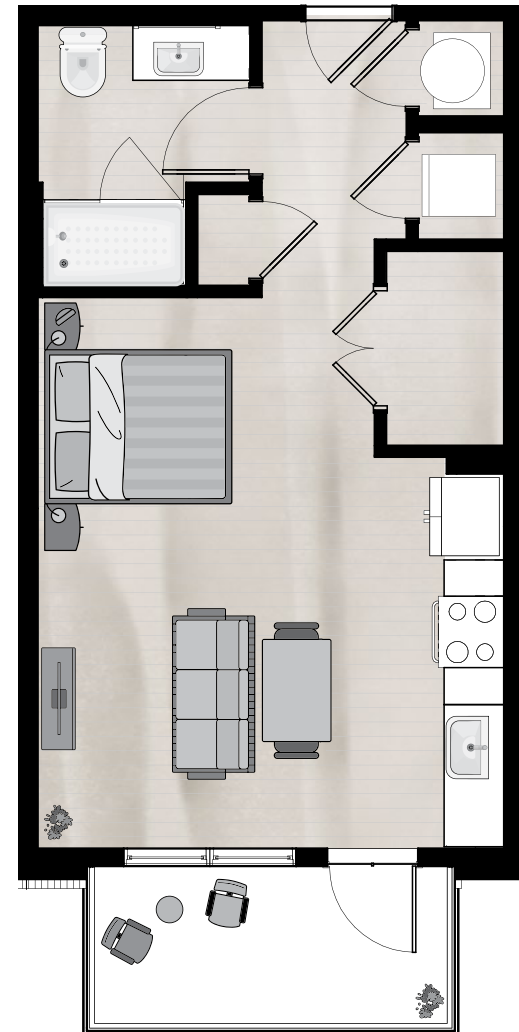

THE CURRENTS

AT RIVERFRONT PLACE

S1

Studio / 1 Bath

The Currents will offer:

- o Resident Club Room with Billiards, Shuffle Board, Large Entertainment TV Wall, Poker Table & Entertainment Area
- o Private Offices Dedicated Exclusively for Resident Use, Plus Flex Work Spaces & A Fully Wired Conference Room
- o Dedicated Mail Room & Access Controlled Parcel Storage Room, Including Cold Storage for Food Delivery
- o 24/7 Fitness Center
- o Covered Gated Parking
- o Yoga/Pilates Studio
- o Pet Spa with Washing and Drying Stations
- o Bike Shop with Repair Station & Storage
- o Stunning Landscaped Courtyard Including:
  - Swimming Pool
  - Putting Green
  - Saber® Grilling Bar
  - Outdoor Fire Places
  - 2 Covered Courtyard Rrellises
  - Outdoor Courtyard Event Lawn

CURRENTS-RIVERFRONTPLACE.COM

The information in this communication, is accurate to the best of our knowledge at this time. Please understand, due to high demand, pricing and availability of units is subject to change without notice. Additionally, Owner and Property Manager reserves the right to change prices, features and finishes without notice. All square footages, room dimensions and views are approximate. Illustrations may not be to scale and are artistic representations of present intention and not future fact. Neither Leasing Agents, W.C. Bradley Real Estate, LLC or Owner are responsible for errors or omissions and reference should be made to fully executed lease agreement for lease terms and conditions.

WC | BRADLEY
REAL ESTATE, LLC