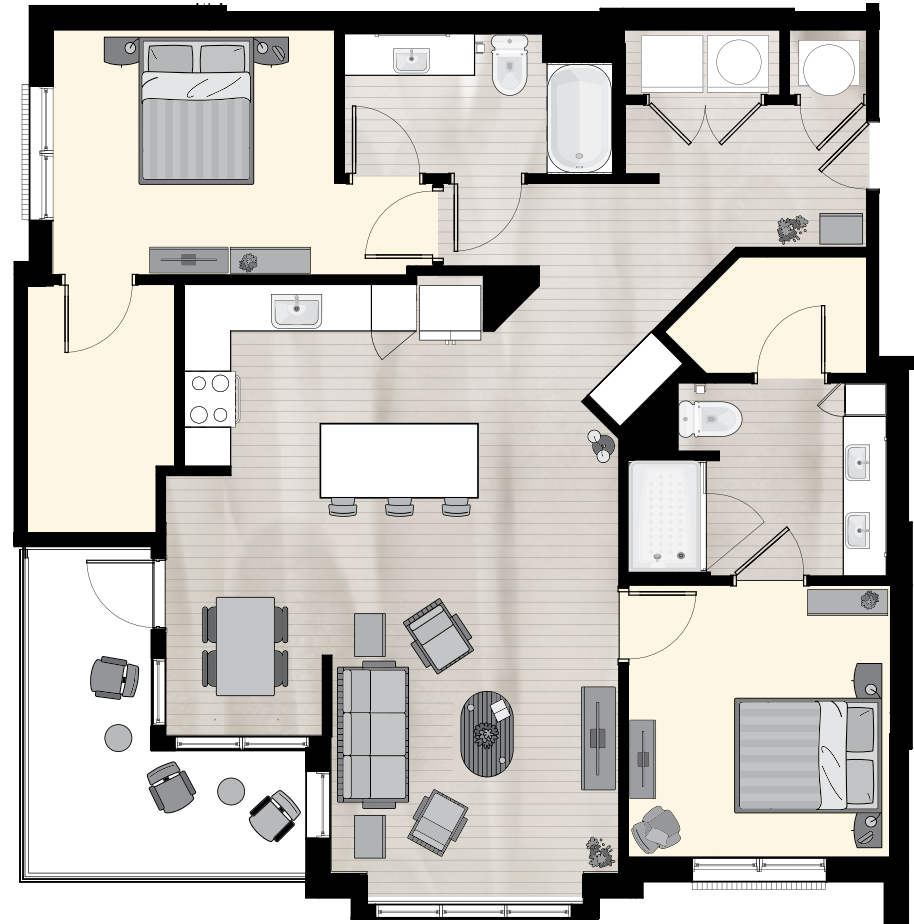

THE CURRENTS

AT RIVERFRONT PLACE

B4

2 Bedroom / 2 Bath

The Currents will offer:

- o Resident Club Room with Billiards, Shuffle Board, Large Entertainment TV Wall, Poker Table & Entertainment Area
- o Private Offices Dedicated Exclusively for Resident Use, Plus Flex Work Spaces & A Fully Wired Conference Room
- o Dedicated Mail Room & Access Controlled Parcel Storage Room, Including Cold Storage for Food Delivery
- o 24/7 Fitness Center
- o Covered Gated Parking
- o Yoga/Pilates Studio
- o Pet Spa with Washing and Drying Stations
- o Bike Shop with Repair Station & Storage
- o Stunning Landscaped Courtyard Including:
  - Swimming Pool
  - Putting Green
  - Saber® Grilling Bar
  - Outdoor Fire Places
  - 2 Covered Courtyard Rrellises
  - Outdoor Courtyard Event Lawn

CURRENTS-RIVERFRONTPLACE.COM

The information in this communication, is accurate to the best of our knowledge at this time. Please understand, due to high demand, pricing and availability of units is subject to change without notice. Additionally, Owner and Property Manager reserves the right to change prices, features and finishes without notice. All square footages, room dimensions and views are approximate. Illustrations may not be to scale and are artistic representations of present intention and not future fact. Neither Leasing Agents, W.C. Bradley Real Estate, LLC or Owner are responsible for errors or omissions and reference should be made to fully executed lease agreement for lease terms and conditions.

W.C. BRADLEY
REAL ESTATE, LLC