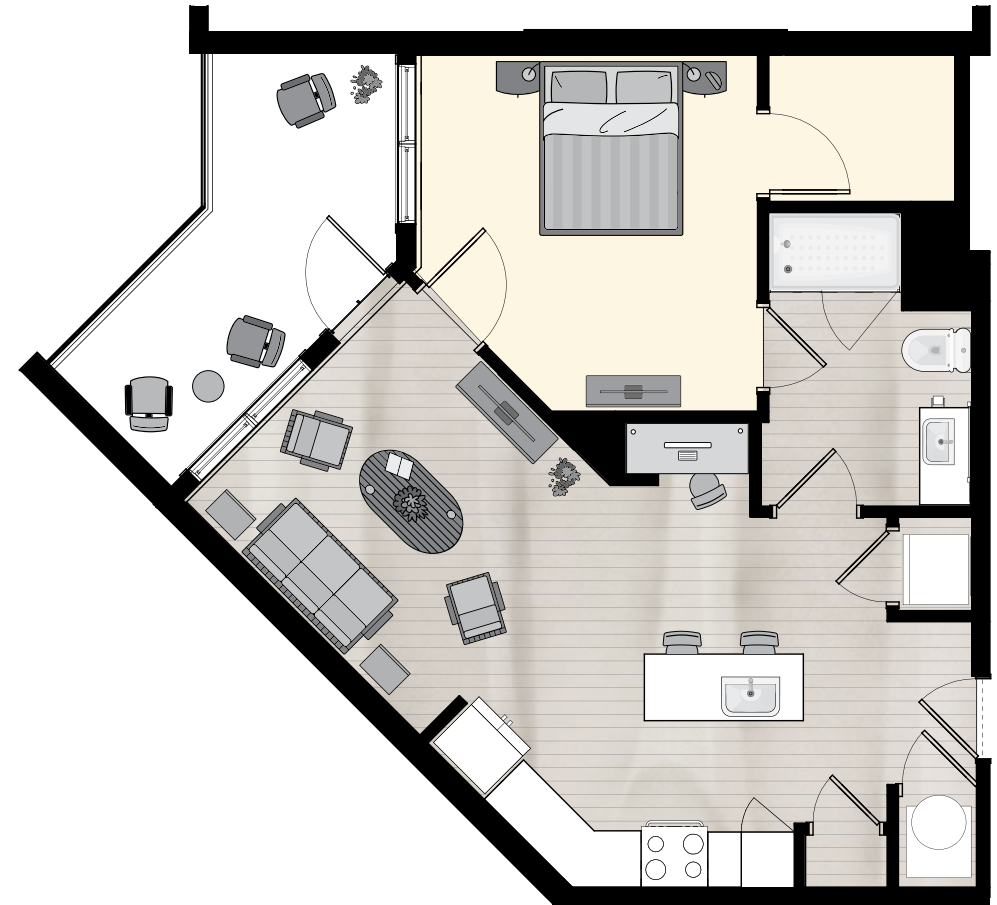

THE CURRENTS

AT RIVERFRONT PLACE

A2

1 Bedroom / 1 Bath

The Currents will offer:

- o Resident Club Room with Billiards, Shuffle Board, Large Entertainment TV Wall, Poker Table & Entertainment Area
- o Private Offices Dedicated Exclusively for Resident Use, Plus Flex Work Spaces & A Fully Wired Conference Room
- o Dedicated Mail Room & Access Controlled Parcel Storage Room, Including Cold Storage for Food Delivery
- o 24/7 Fitness Center
- o Covered Gated Parking
- o Yoga/Pilates Studio
- o Pet Spa with Washing and Drying Stations
- o Bike Shop with Repair Station & Storage
- o Stunning Landscaped Courtyard Including:
 - Swimming Pool
 - Putting Green
 - Saber® Grilling Bar
 - Outdoor Fire Places
 - 2 Covered Courtyard Rrellises
 - Outdoor Courtyard Event Lawn