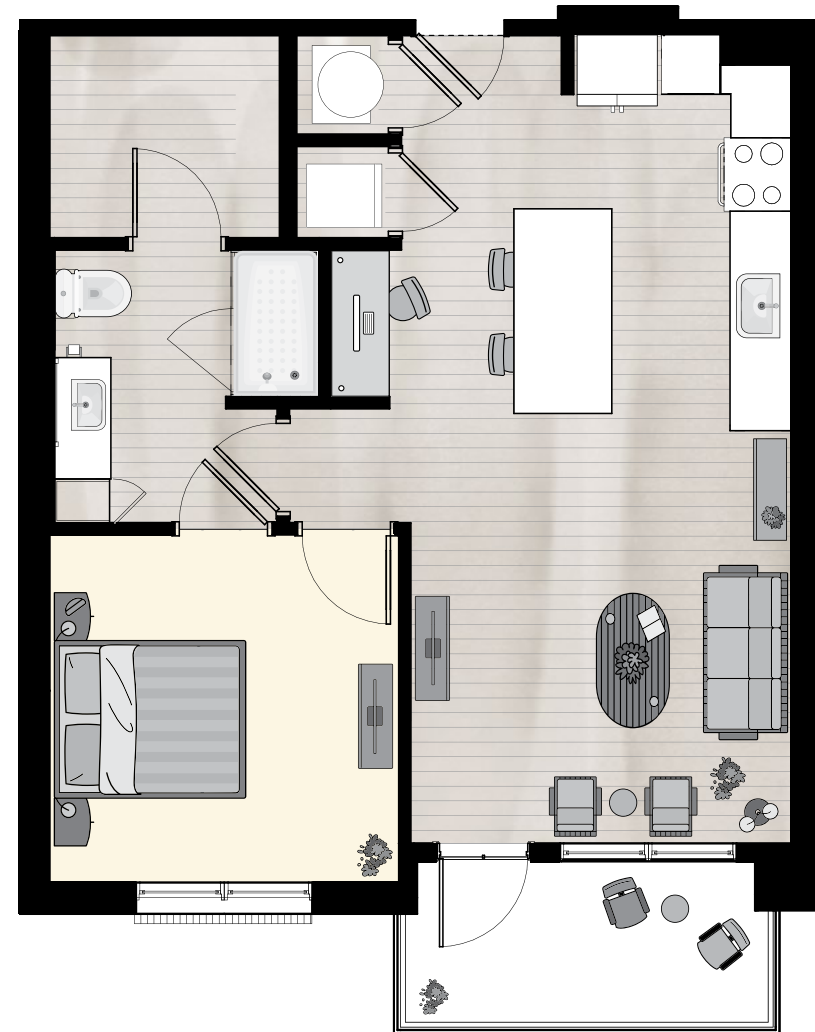

THE CURRENTS

AT RIVERFRONT PLACE

A1

1 Bedroom / 1 Bath

The Currents will offer:

- o Resident Club Room with Billiards, Shuffle Board, Large Entertainment TV Wall, Poker Table & Entertainment Area
- o Private Offices Dedicated Exclusively for Resident Use, Plus Flex Work Spaces & A Fully Wired Conference Room
- o Dedicated Mail Room & Access Controlled Parcel Storage Room, Including Cold Storage for Food Delivery
- o 24/7 Fitness Center
- o Covered Gated Parking
- o Yoga/Pilates Studio
- o Pet Spa with Washing and Drying Stations
- o Bike Shop with Repair Station & Storage
- o Stunning Landscaped Courtyard Including:
  - Swimming Pool
  - Putting Green
  - Saber® Grilling Bar
  - Outdoor Fire Places
  - 2 Covered Courtyard Rrellises
  - Outdoor Courtyard Event Lawn

CURRENTS-RIVERFRONTPLACE.COM

The information in this communication, is accurate to the best of our knowledge at this time. Please understand, due to high demand, pricing and availability of units is subject to change without notice. Additionally, Owner and Property Manager reserves the right to change prices, features and finishes without notice. All square footages, room dimensions and views are approximate. Illustrations may not be to scale and are artistic representations of present intention and not future fact. Neither Leasing Agents, W.C. Bradley Real Estate, LLC or Owner are responsible for errors or omissions and reference should be made to fully executed lease agreement for lease terms and conditions.

WC | BRADLEY
REAL ESTATE, LLC